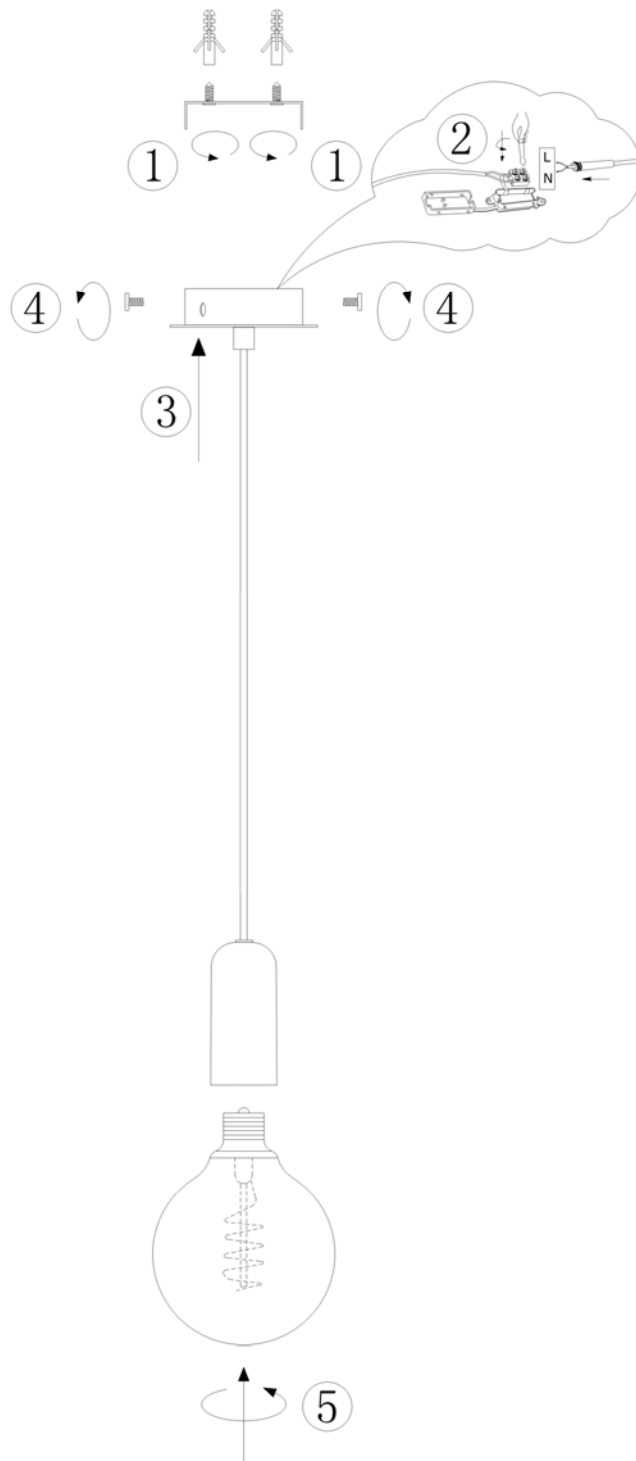

Item number: 30490/01/97,30490/30/97

Technical details

Materials used:	Steel
Color:	Rusty
Dimmable and how is fixture dimmable	
Size:	Height: 210cm
	Length:
	Width: D4.5cm
	Net weight: 0.40kgs
Power requirements:	220-240V~50Hz
Bulb type and maximum wattage:	E27 60W Max.
Number of bulbs:	1
IP degree:	20