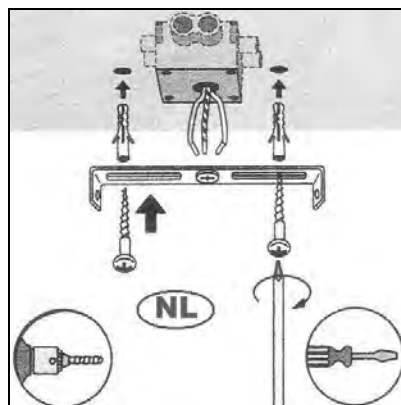

Item number: 30490/01/97,30490/30/97

Technical details

Materials used:	Steel
Color:	Rusty
Dimmable and how is fixture dimmable	
Size:	Height: 210cm
	Length:
	Width: D4.5cm
	Net weight: 0.40kgs
Power requirements:	220-240V~50Hz
Bulb type and maximum wattage:	E27 60W Max.
Number of bulbs:	1
IP degree:	20