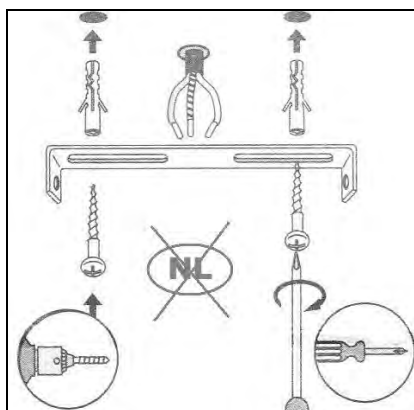

Item number: 30490/01/97,30490/30/97

Technical details

Materials used:	Steel
Color:	Rusty
Dimmable and how is fixture dimmable	
Size:	Height: 210cm
	Length:
	Width: D4.5cm
	Net weight: 0.40kgs
Power requirements:	220-240V~50Hz
Bulb type and maximum wattage:	E27 60W Max.
Number of bulbs:	1
IP degree:	20